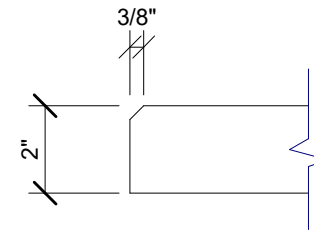

1 SIDE VIEW  
1" = 1'-0"

2 EDGE DETAIL  
3" = 1'-0"

3 PLAN VIEW  
1" = 1'-0"

4 END VIEW  
1" = 1'-0"

123 Columbia Court N. Chaska, MN 55318  
www.acousticalsurfaces.com  
1-800-854-2948

PRODUCT LINE: 2" Enviroacoustic Design Panels - 2ft x 4ft - Beveled Edge - Grid