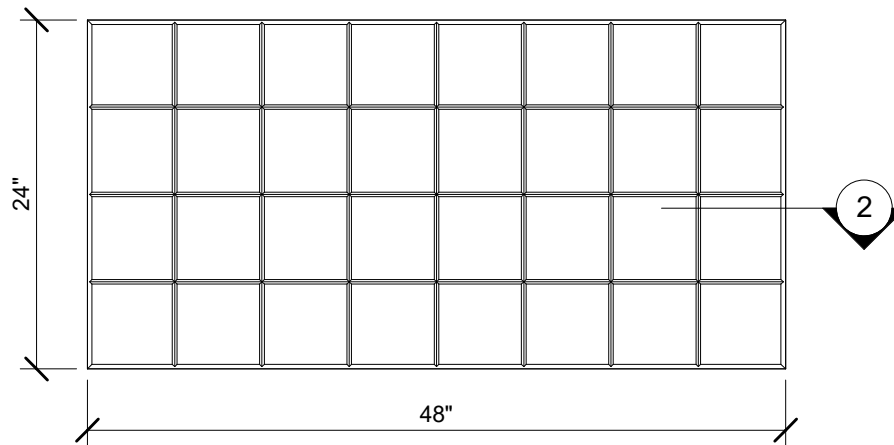

1 SIDE VIEW  
1" = 1'-0"

2 EDGE DETAIL  
3" = 1'-0"

3 PLAN VIEW  
1" = 1'-0"

4 END VIEW  
1" = 1'-0"

123 Columbia Court N. Chaska, MN 55318  
www.acousticalsurfaces.com  
1-800-854-2948

PRODUCT LINE: 2" Enviroacoustic Design Panels - 2ft x 4ft - Beveled Edge - Grid